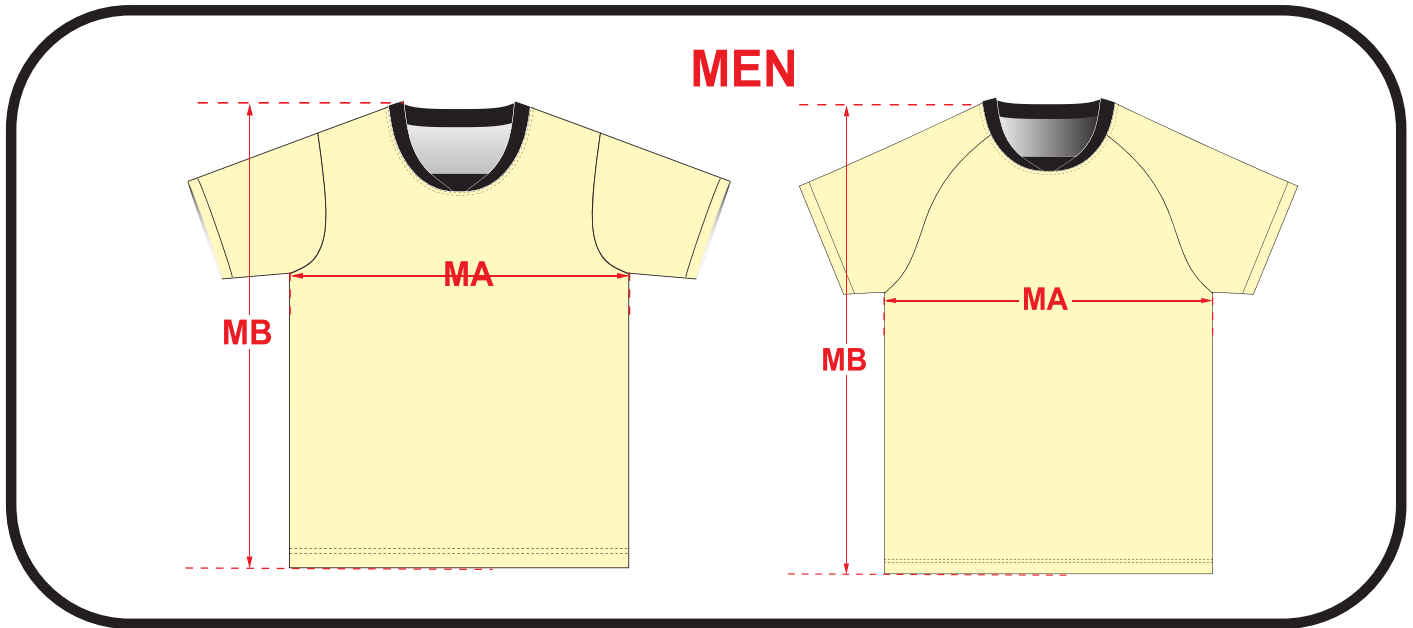

MECCA
SPORTS

Warm Up Tee Mens

Note: Chest width measurements below are taken from the garment laid flat on a hard surface. It is not a measurement around a person's chest.

Fabric

175gsm Ultra Mesh

Neck Details

1.5cm Self fabric binding

Sleeve Details

Short and long sleeve

KIDS

ADULTS

POM	Size(cm)	KIDS						ADULTS								
		4	6	8	10	12	14	XS	S	M	L	XL	2XL	3XL	4XL	5XL
MA	Chest Width	36	38	39	40	42	44	48	52	54	57	60	62	65	68	70
MB	Length from HSP	48	50	54	58	62	65	67	70	72	74	76	78	80	82	84