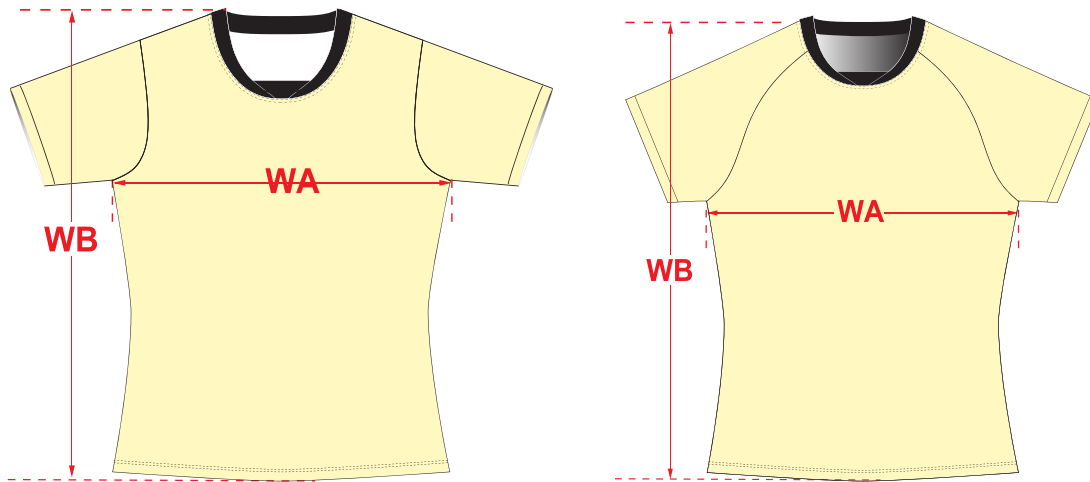

MECCA Warm Up Tee Women

WOMEN

Note: Chest width measurements below are taken from the garment laid flat on a hard surface. It is not a measurement around a person's chest.

Fabric

175gsm Ultra Mesh

Neck Details

1.5cm Self fabric binding

Sleeve Details

Short and long sleeve

KIDS

ADULTS

POM	Size(cm)	KIDS							ADULTS								
		2	4	6	8	10	12	14	XS	S	M	L	XL	2XL	3XL	4XL	5XL
WA	Chest Width	34	36	38	40	42	44	46	48	50	52	54	56	58	60	62	64
WB	Length from HSP	52	55	58	61	62	63	64	65	66	67	68	69	70	71	73	75